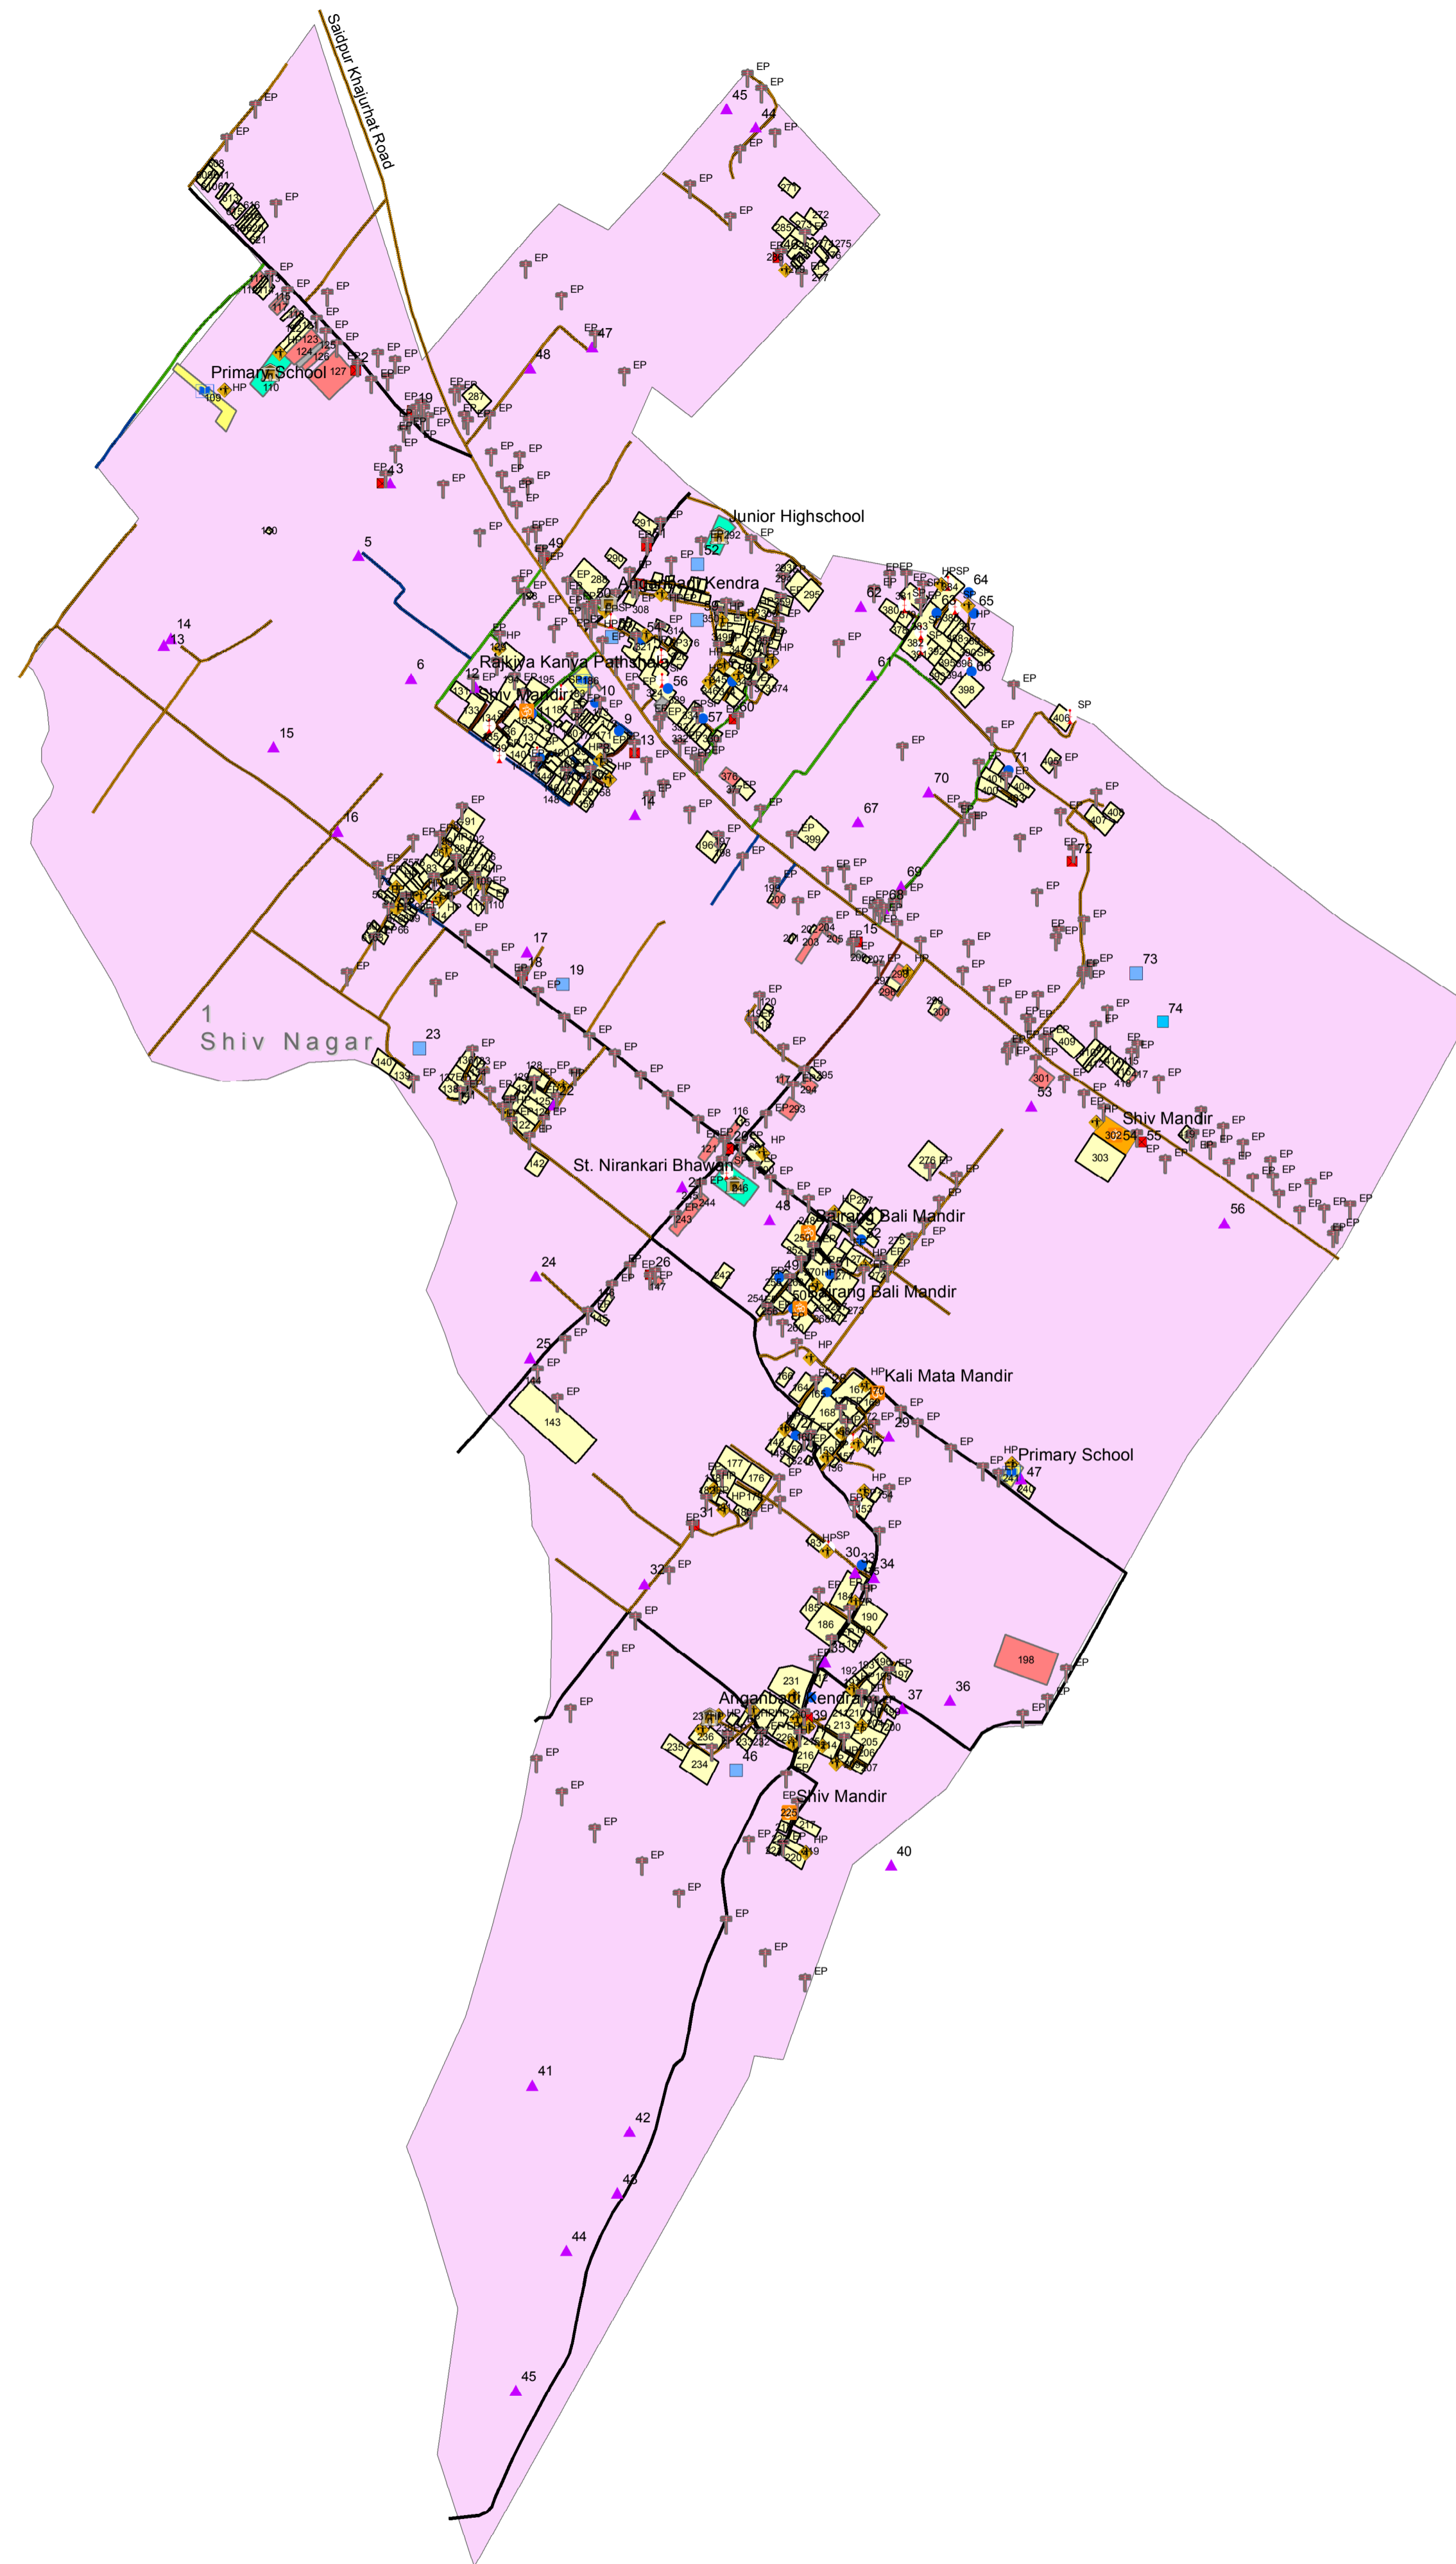

# DISTRICT:-SULTANPUR

NAGAR PANCHAYAT-LAMBHUA

WARD NAME-SHIV NAGAR

WARD NO-1

### Legend

- Kabristan
  - Park
  - Private Schools
  - Mandir
  - Madarsa
  - Masjid
  - Shamshan Ghat
  - Sauchalaya
  - Govt Building
  - School
  - Electrical Pole
  - Handpump
  - Well
  - Tubewell
  - Transformer
  - Dumping Ground
  - Pond
  - Water Tank
  - Water Nozzle
  - Mobile Tower
  - High mast light
  - SP
  - Commercial
  - Other
  - Residential
  - Kabristan
  - Park
  - Private Schools
  - Mandir
  - Madarsa
  - Masjid
  - Shamshan Ghat
  - Sauchalaya
  - Govt Building
  - School
- Road Type**
- Damer
  - Interlocking
  - Kharanja
  - Kucha
  - RCC
- Ward Name**
- Adarsh Nagar
  - Atal Nagar
  - Gandhi Nagar
  - Hanuman Nagar
  - Kalam Nagar
  - Keshav Nagar
  - Krishna Nagar
  - Ram Nagar
  - Rana Nagar
  - Sarvodaya Nagar
  - Shiv Nagar
  - Tulsi Nagar
  - Vikas Nagar
  - Vivek Nagar
  - Vivekanand Nagar